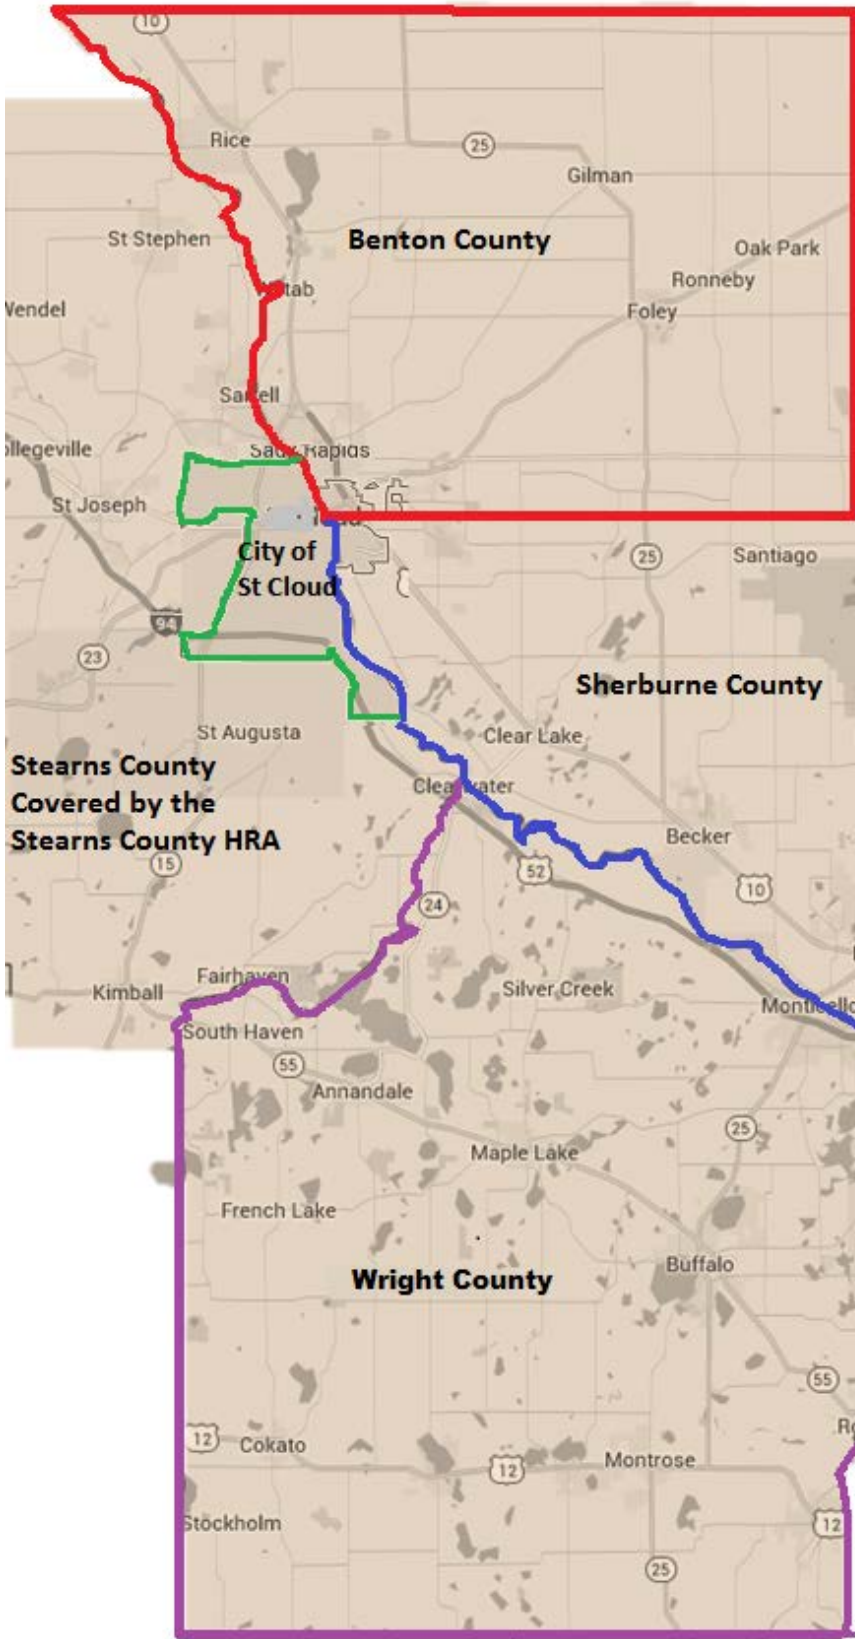

ST CLOUD HRA JURISDICTION COVERAGE AREAS

BENTON COUNTY

- Foley
- Gilman
- Oak Park
- Rice
- Sartell (East of Mississippi River)
- Sauk Rapids

SHERBURNE COUNTY

- Becker
- Big Lake
- Clear Lake
- Elk River
- Otsego
- Zimmerman

**Stearns County
Covered by the
Stearns County HRA**

WRIGHT COUNTY

WRIGHT COUNTY

- | | |
|-------------|--------------|
| Albertville | Annandale |
| Buffalo | Clearwater |
| Cokato | Delano |
| Hanover | Howard Lake |
| Maple Lake | Monticello |
| Montrose | Rockford |
| St. Michael | Silver Creek |
| South Haven | Waverly |

To Minneapolis

AND: **THE CITY LIMITS OF ST. CLOUD**